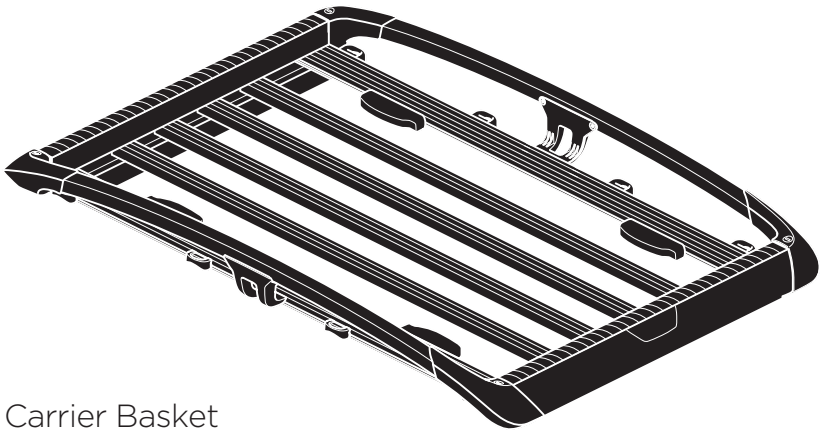

➤ Instructions

Thule Trail 823, 824

Carrier Basket

i

823	13 kg
824	15 kg

Not ok

i

1