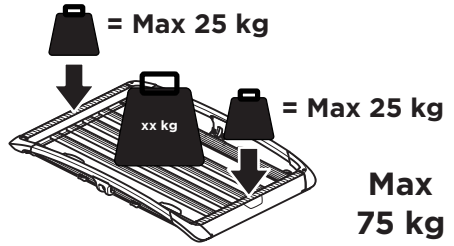

➤ Instructions

Thule Trail 823, 824

Carrier Basket

i

823	13 kg
824	15 kg

Not ok

i

1