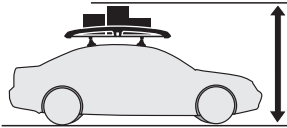

➤ Instructions

Thule Trail 823, 824

Carrier Basket

i

823	13 kg
824	15 kg

Not ok

i

1