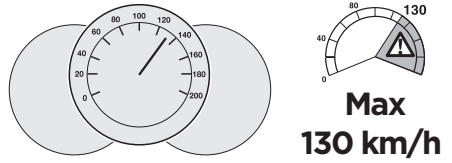

➤ Instructions

Thule Trail 823, 824

Carrier Basket

i

823	13 kg
824	15 kg

Not ok

i

1